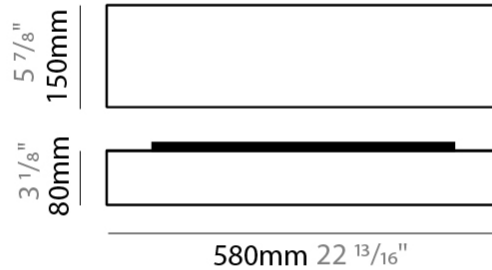

PROJECT
TYPE
SPECIFIER
QUANTITY
DATE

WEDGE SURFACE

D113033

base number

1. To build a product code in our configurator select the specify button on the base model # product page
2. To build a manual product code on this datasheet choose from the options listed below in blue font and add the suffix to the base model #

GENERAL

Series: Wedge
Brand: Ole
Division: Design
Mounting Type: Surface
Mounting Location: Wall / Ceiling
Subcategory: Ambient

PHYSICAL

Shape: Rectangle
Length (mm): 580
Length (in): 22 ¹³/₁₆
Width (mm): 150
Width (in): 5 ⁷/₈
Height (mm): 80
Height (in): 3 ¹/₈
Extension (mm): 80
Extension (in): 3 ¹/₈
Light Distribution: Omnidirectional
Weight (kg): 1.3
Weight (lbs): 2.9
Diffuser: Elastic Fabric - Optical White
Fixture Finish: WHI
Holder Finish: White
Fixture Material: Metal / Elastic Fabric

ELECTRICAL

Number of Lamps: 2
Lamp Type: LED Retrofit
Lamp Shape: A19
Bulb Included: Bulb Not Included
Max. Wattage Per Lamp (W): 15
Lamp Base: E26
Input Voltage (V): 120
Upon Request: 277Vac / GU24

LED

OPTICAL

RATINGS AND CERTIFICATIONS

Certified By: Certified for North American Standards
IP rating: IP20