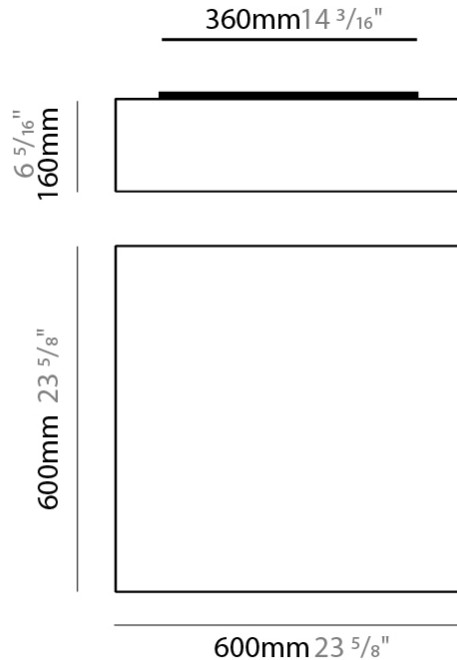

PROJECT	_____
TYPE	_____
SPECIFIER	_____
QUANTITY	_____
DATE	_____

WEDGE SURFACE

D112034

base number

1. To build a product code in our configurator select the specify button on the base model # product page
2. To build a manual product code on this datasheet choose from the options listed below in blue font and add the suffix to the base model #

GENERAL

Series: Wedge
Brand: Ole
Division: Design
Mounting Type: Surface
Mounting Location: Wall / Ceiling
Subcategory: Ambient

PHYSICAL

Shape: Square
Length (mm): 600
Length (in): 23 ⁵/₈
Width (mm): 600
Width (in): 23 ⁵/₈
Height (mm): 160
Height (in): 6 ⁵/₁₆
Light Distribution: Omnidirectional
Weight (kg): 2.7
Weight (lbs): 5.9
Diffuser: Elastic Fabric - Optical White
Fixture Finish: WHI
Holder Finish: White
Fixture Material: Metal / Elastic Fabric

ELECTRICAL

Number of Lamps: 4
Lamp Type: LED Retrofit
Lamp Shape: A19
Bulb Included: Bulb Not Included
Max. Wattage Per Lamp (W): 15
Lamp Base: E26
Input Voltage (V): 120
Upon Request: 277Vac / GU24

LED

OPTICAL

RATINGS AND CERTIFICATIONS

Certified By: Certified for North American Standards
IP rating: IP20